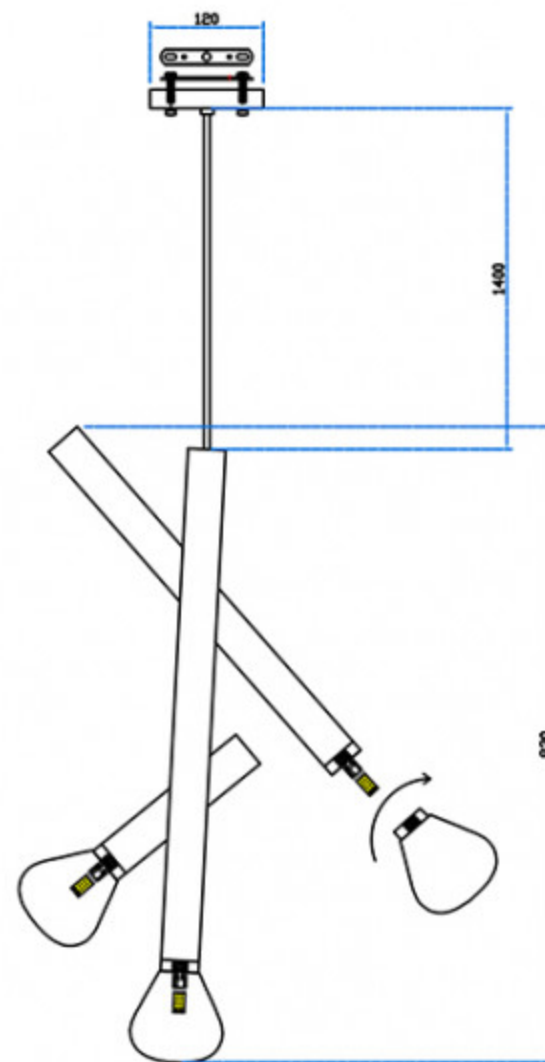

Installation instructions

07722-60, 19

3 x G9 Max 40W

Collection: Neoclassic

Table Lamps

AC 220V 50-60Hz