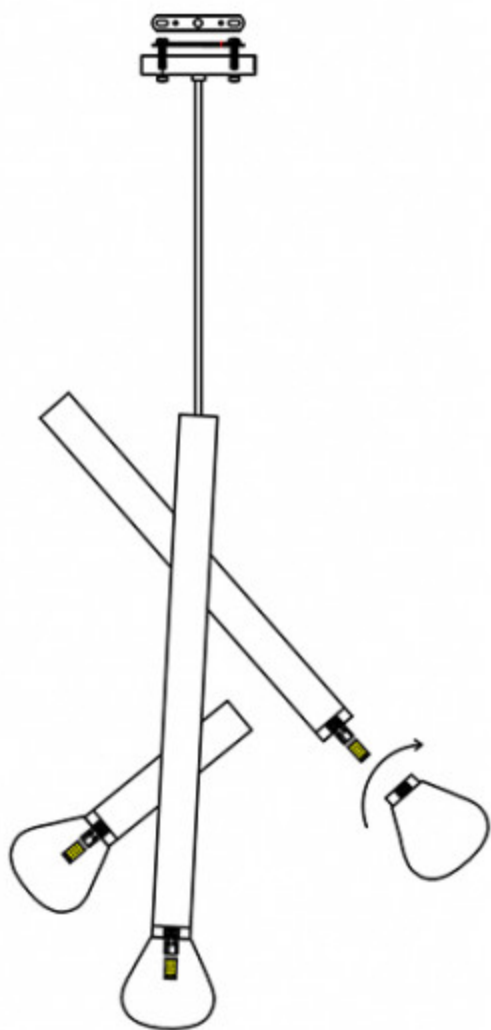

Installation instructions

07722-60, 19

3 x G9 Max 40W

Collection: Neoclassic

Table Lamps

AC 220V 50-60Hz